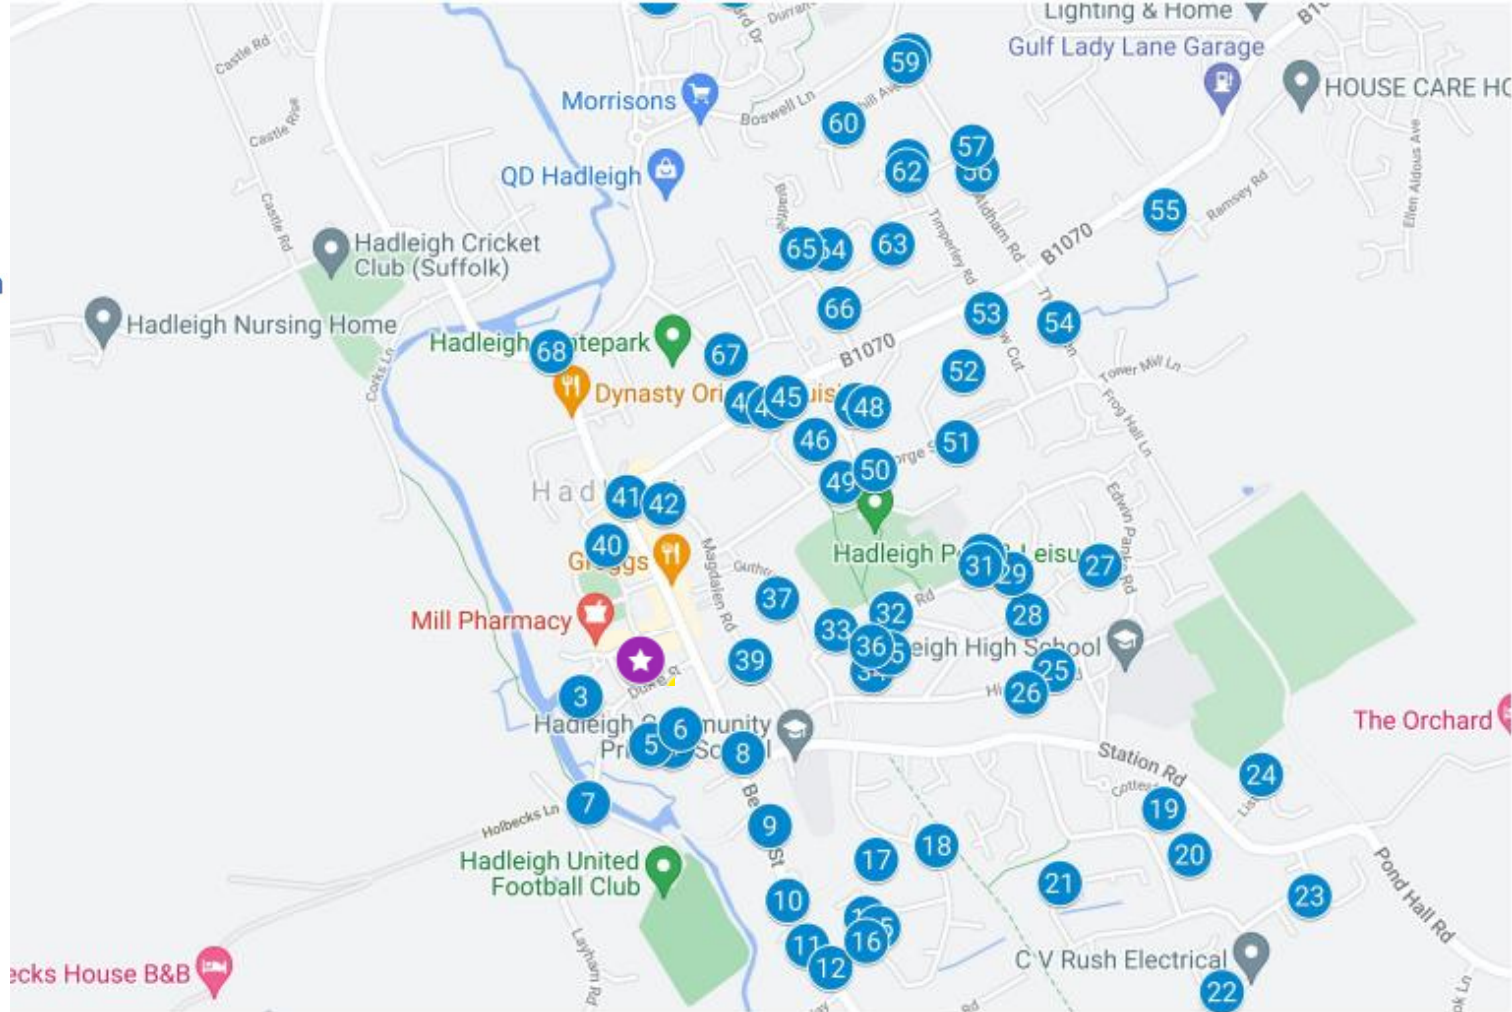

26th September 2021 9am-1pm

All Yard Sales have disabled access except 35 Benton street . If you start from the Main hub Ansell Centre marked with a you can walk or drive the route in order.

Please be sensible when parking to look at yard sales and follow the rules of the road.

*Official sales will have
Clarkes events balloons
With its sale number on
Unofficial sales who have not paid will
jeopardise future events in Hadleigh*

Supported by

Hadleigh Town
Council

**For more information and a map of
the sales around Hadleigh please visit
www.clarkesevents.uk
Maps available on the day from Ansell
Centre Market place**

Arranged by

Clarkes Events